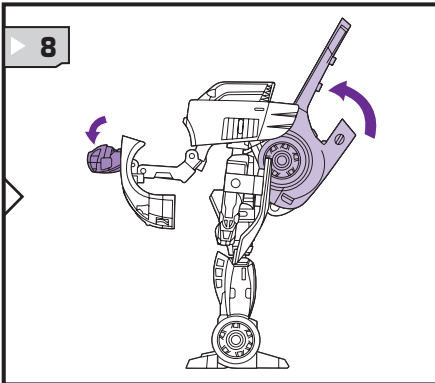

TRANSFORMERS

AGES 5+
83743/15200 Asst.

JOLT
DECEPTICON

NOTE: Some parts are made to detach if excessive force is applied and are designed to be reattached if separation occurs. Adult supervision may be necessary for younger children.

TRANSFORMERS.COM

CHANGING TO ROBOT

TURBO MODE

Reverse order of instructions to convert back into vehicle.